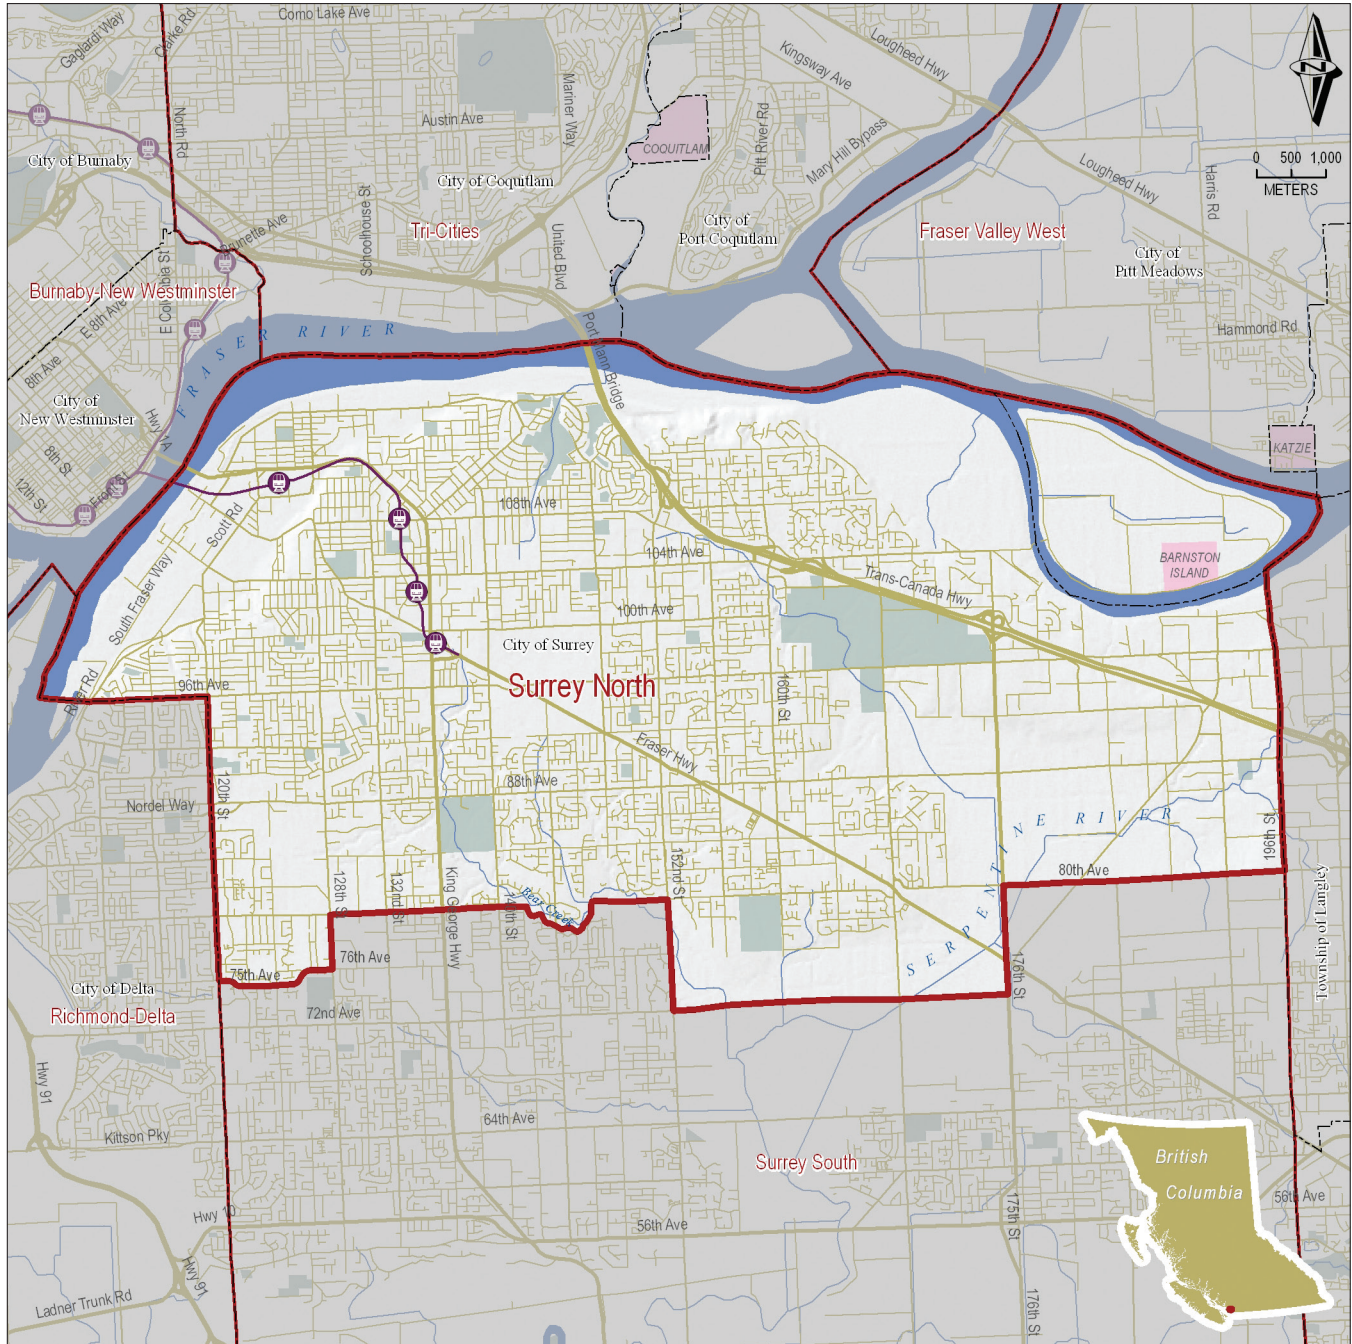

*Region: Surrey – Proposed Surrey North BC-STV Electoral District*

Region: Surrey – Proposed Surrey South BC-STV Electoral District